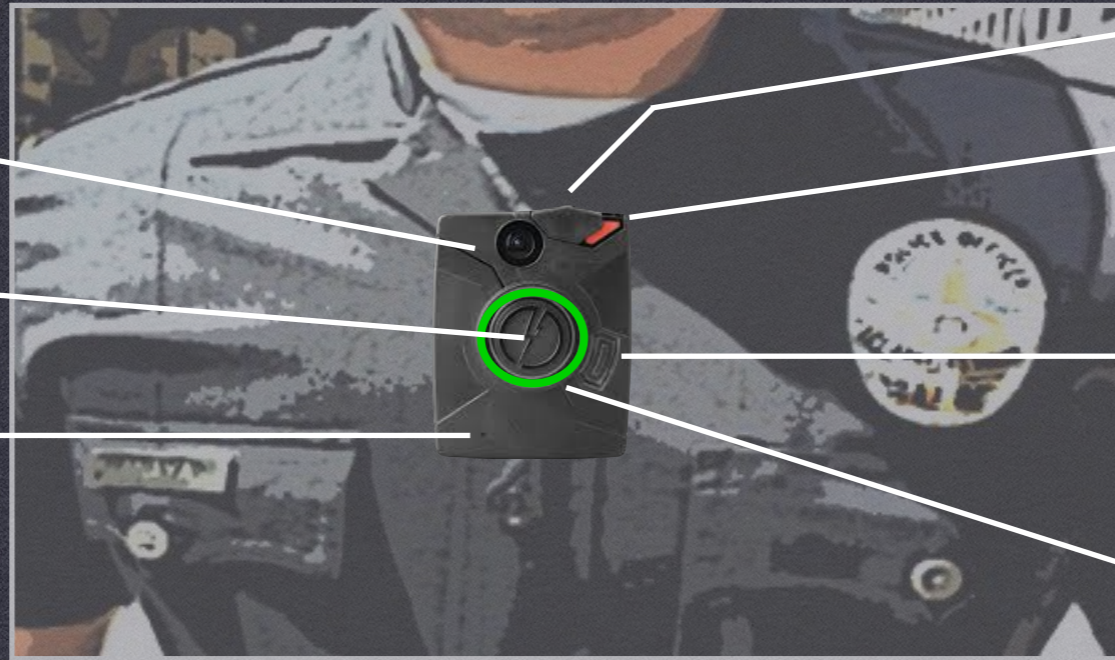

Camera Lens
130 Degrees

Event Button
(Record On/Off)

Microphone

On/Off Switch

On/Off Indicator

Battery Button

Battery Status LED

Top View

Docking Connection Socket

Operation LED

Bottom View

Serial #

3051

Upload Status LED

Volume/Pairing Button

Operating Mode	Operating LED
Recording	Blinking Red
Buffering/Ready	Blinking Green
Booting Up	Solid Red