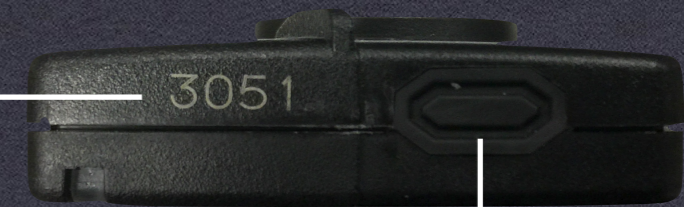

Camera Lens
130 Degrees

Event Button
(Record On/Off)

Microphone

On/Off Switch

On/Off Indicator

Battery Button

Battery Status LED

Top View

Docking Connection Socket

Operation LED

Bottom View

Serial #

3051

Upload Status LED

Volume/Pairing Button

Operating Mode	Operating LED
Recording	Blinking Red
Buffering/Ready	Blinking Green
Booting Up	Solid Red